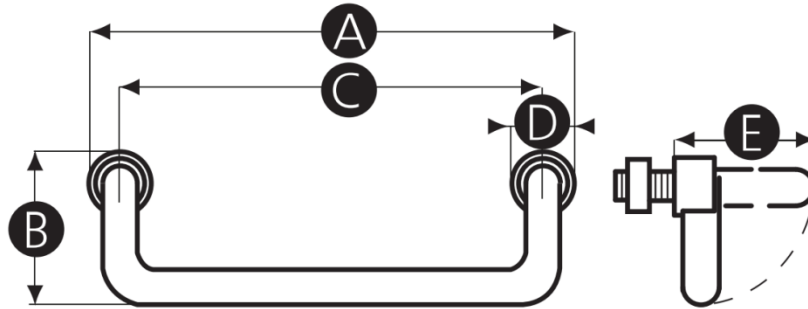

## G19BH Foldable Chrome Plated Steel Handle

### Features

- Foldable chrome plated steel handle, folds 90°
- Suitable for applications where minimal protrusion is required
- Male threads with nuts for fixing from below

### Material

- Body: Chrome plated steel, highly polished
- Thread: Zinc plated steel

Part No.	A	B	C	D	E	Thread Size	Thread Length
G19BH-11801X	116	42	100	16	51	M10	15
G19BH-11802T	138		120	18			
G19BH-11803P	198		180				